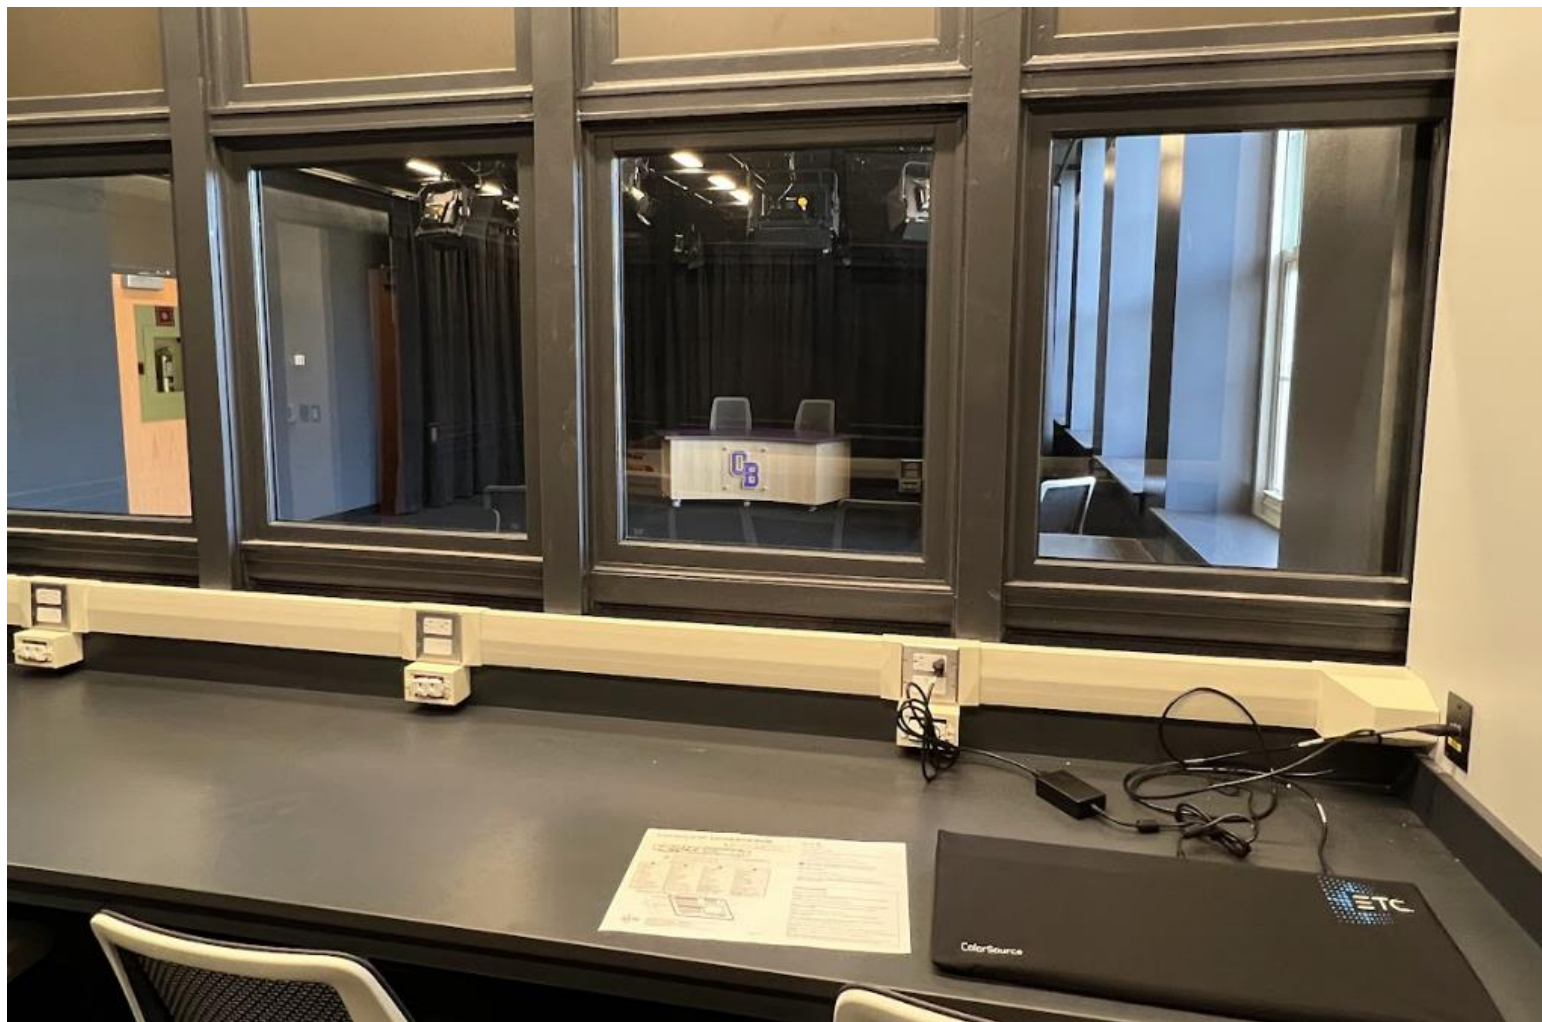

Bond Update