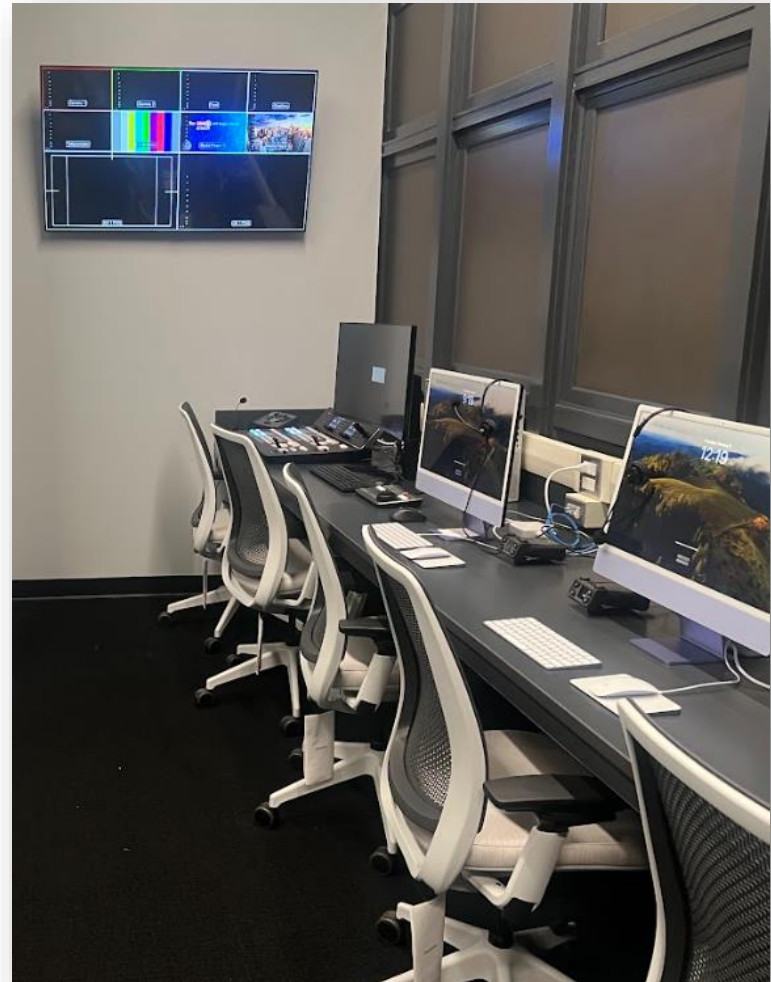

Bond Update

Oyster Bay – East Norwich Central School District